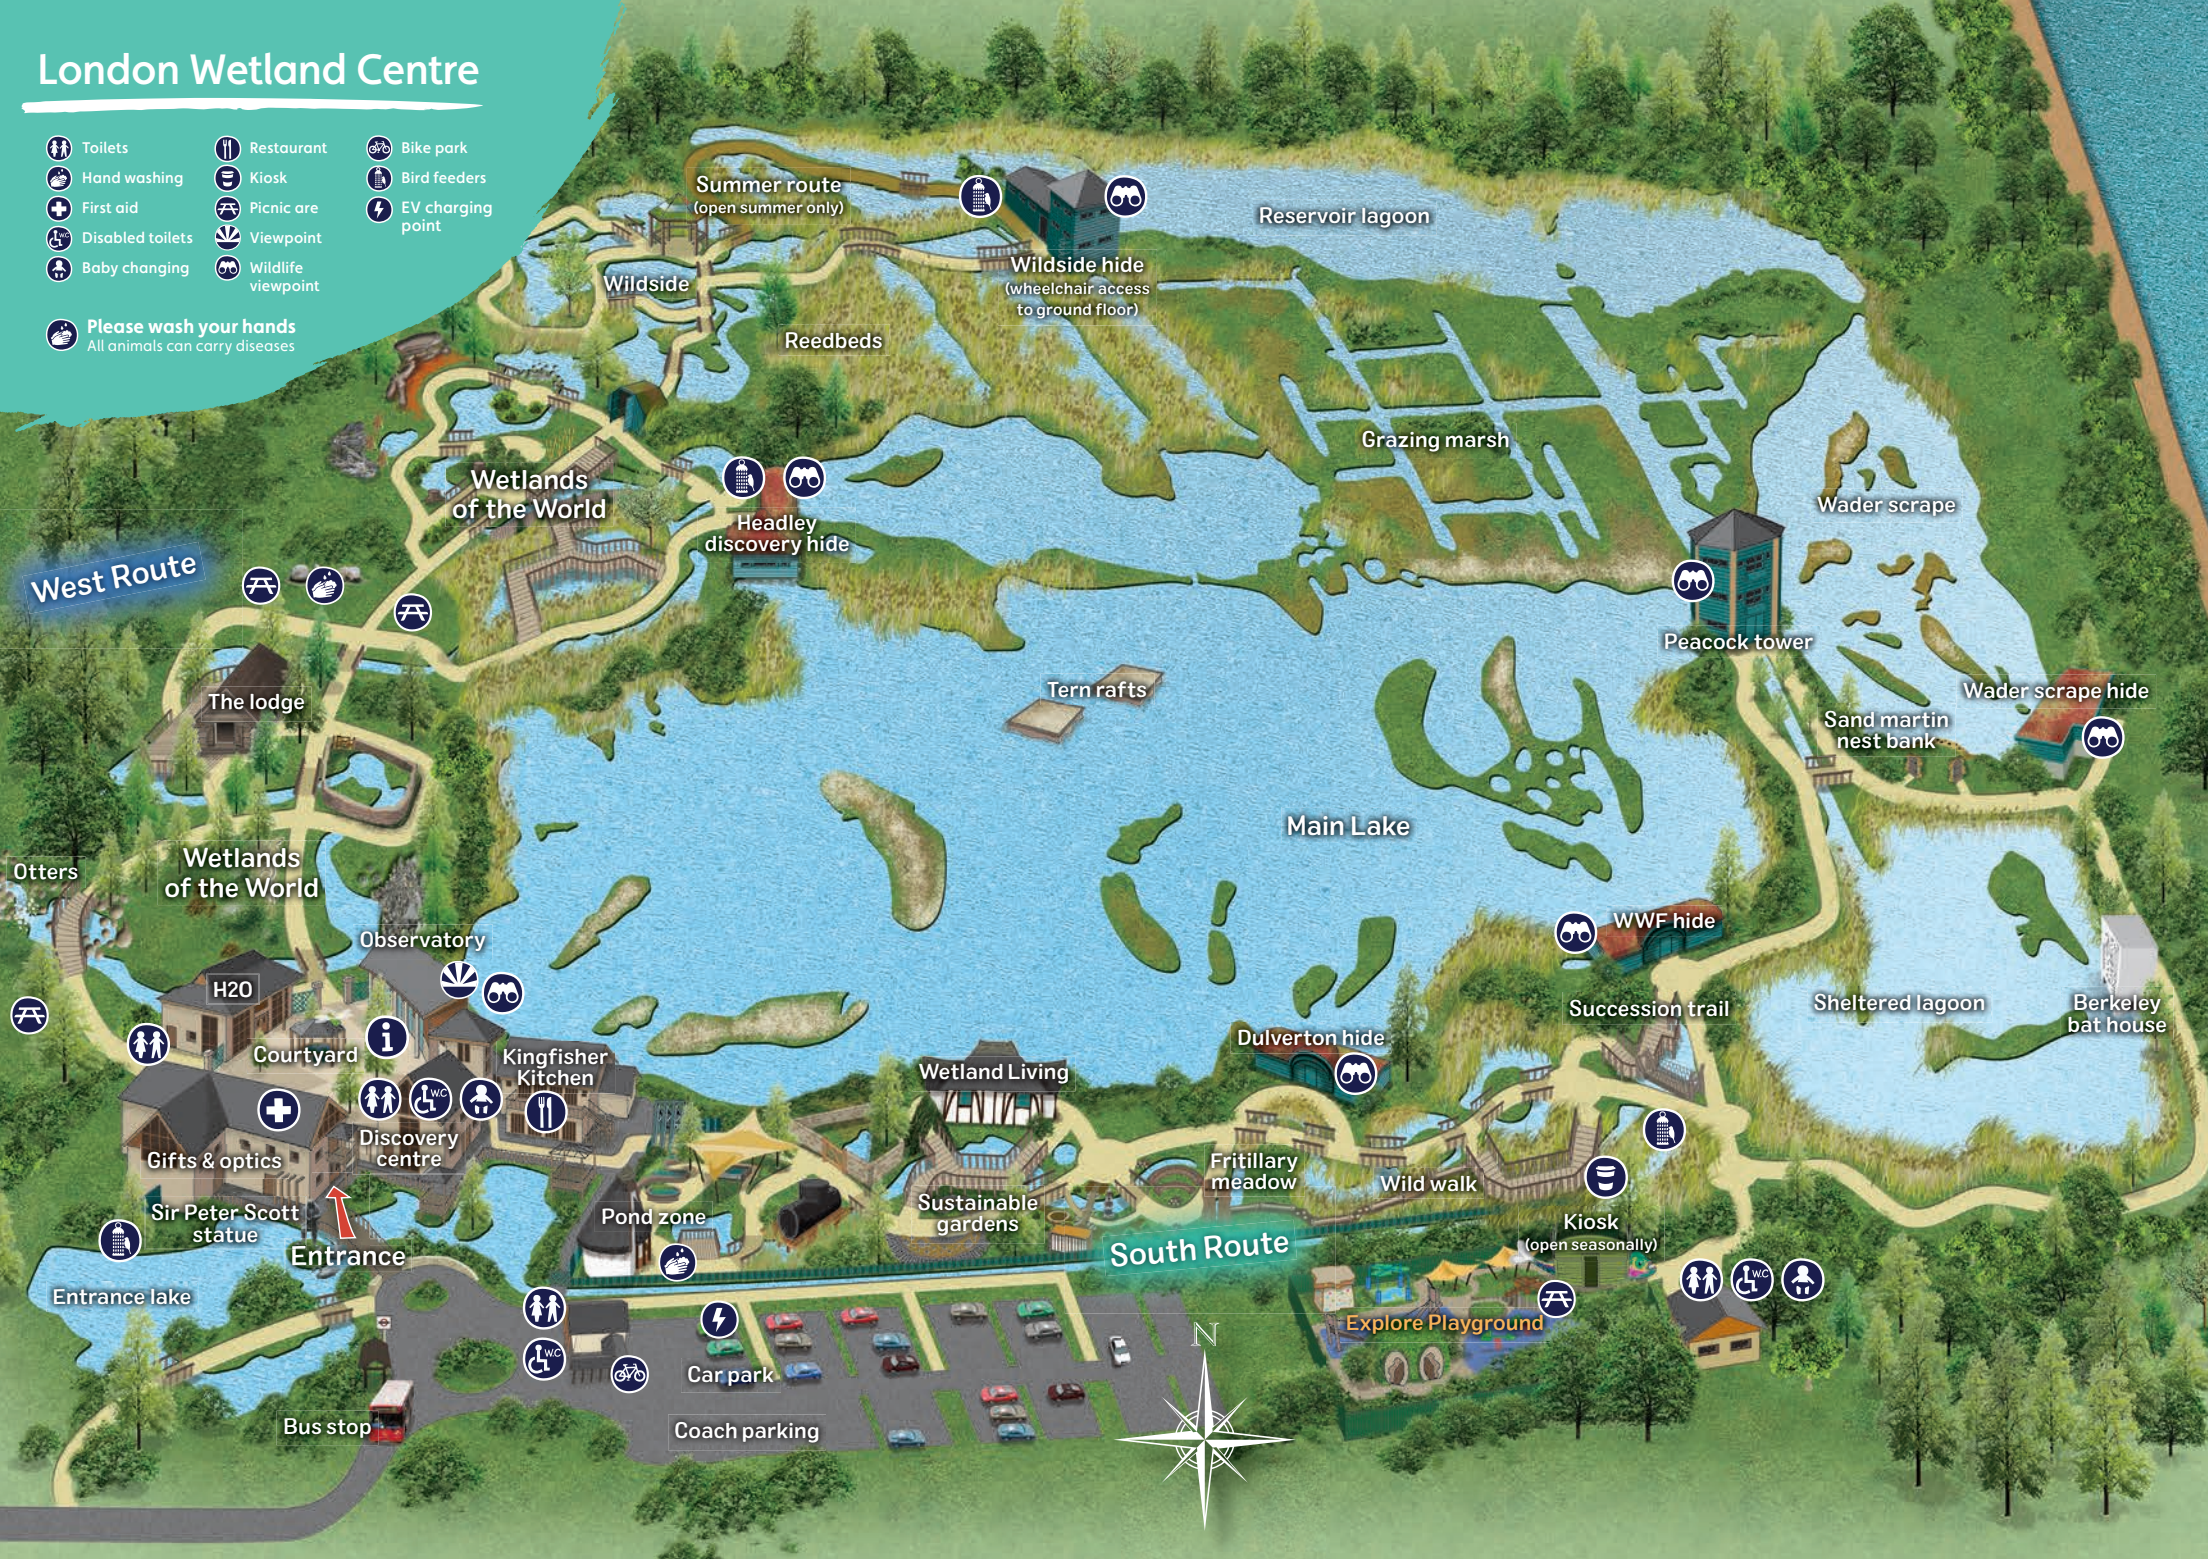

London Wetland Centre

-  Toilets
-  Hand washing
-  First aid
-  Disabled toilets
-  Baby changing
-  **Please wash your hands**
All animals can carry diseases
-  Restaurant
-  Kiosk
-  Picnic are
-  Viewpoint
-  Wildlife viewpoint
-  Bike park
-  Bird feeders
-  EV charging point

West Route

South Route